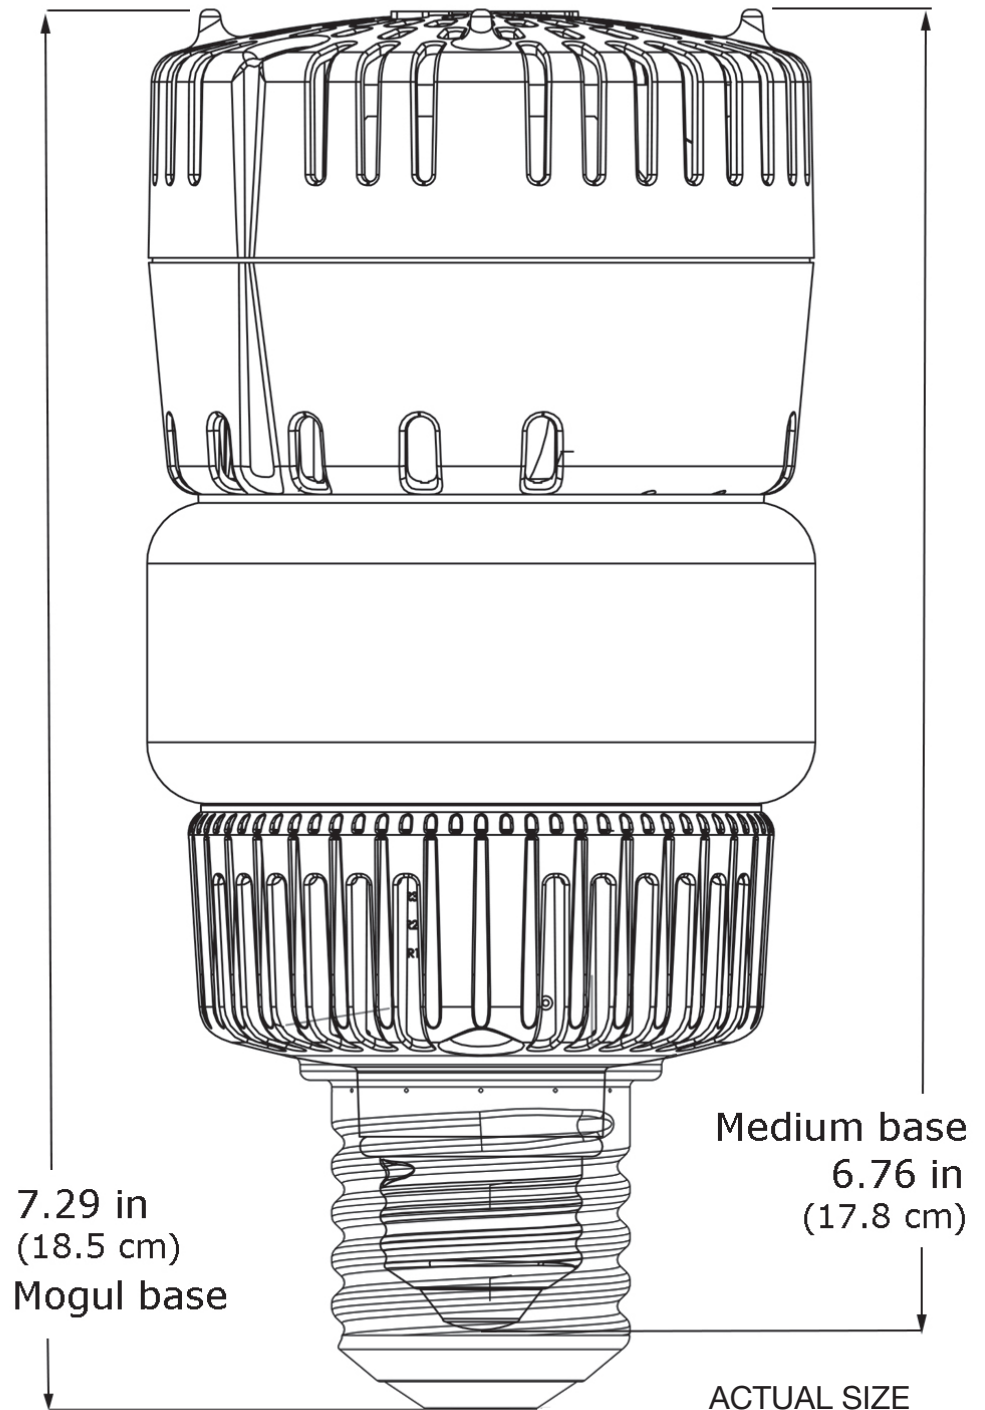

EVLUMA OMNIMAX™

DIMENSIONS

SIZE SIMILAR TO HID BULB

Compact, custom electronics matched with a novel, high-power light engine make the self-ballasted OmniMax similar in size to an HID bulb and dramatically smaller than LED 'corn cobs' of comparable wattage. This equivalent size and radial light engine maximizes existing fixture optics.

3.4 in
(8.64 cm)

OmniMax vs Common HID Sizes Comparison (Inches)

OmniMax ME	6.76 L x 3.4 D 17.18 cm x 8.64 cm
OmniMax MO	7.29 L x 3.4 D 18.5 cm x 8.64 cm
100W MH ME	5.5 L x 2.125 D
150W MH MO	8.5 L x 3.5 D
100W HPS ME	5.5 L x 2.125 D
150W HPS ME	5.75 L x 2.25 D
100W HPS MO	7.5 L x 3 D
150W HPS MO	7.5 L x 3 D
200W HPS MO	9.5 L x 2.5 D
100W MV MO	7.5 L x 3 D