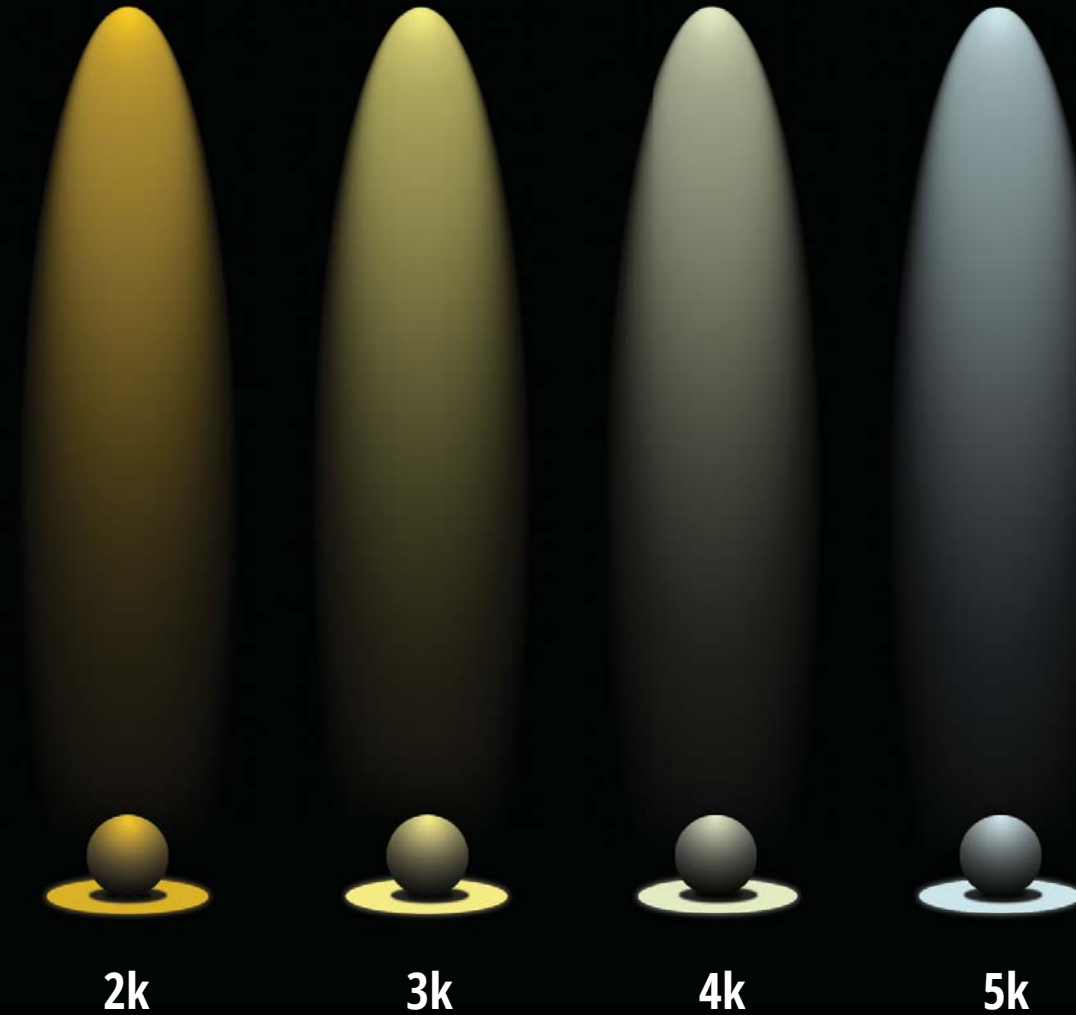

OMNIMAX CCT COLOR TEMPERATURE RANGE

RETHINKING LED IN ALL DIRECTIONS

Rivaling legacy HID bulbs, yet similar in size and burn center, the OmniMax omnidirectional luminaire retrofit utilizes an Evluma novel light engine design, revolutionary optics and proven AreaMax electronics. This compact 'smart' lamp delivers a diffuse pleasing light in a choice of CCT without the installation hassle of other complicated LED retrofit systems.

2k

3k

4k

5k